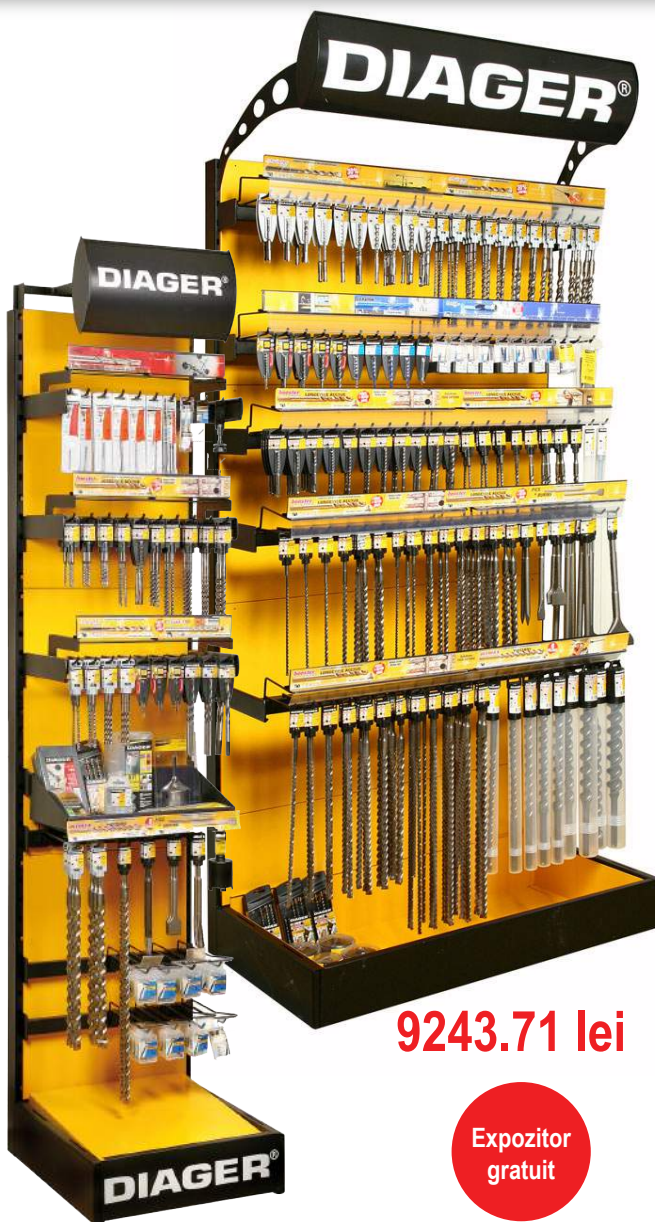

Expozitor cu burghie pentru zidarie si beton
141 piese

Cod	Ø	I	L	Pret unitar	Cantitate
Burghie SDS-plus pentru beton cu armatura Booster PLUS					
113D05L0110	5,0	50	110	32.46 lei	2
113D06L0110	6,0	50	110	30.98 lei	2
113D06,5L0110	6,5	50	110	32.46 lei	2
113D07L0110	7,0	50	110	33.93 lei	2
113D08L0110	8,0	50	110	33.20 lei	2
113D10L0110	10,0	50	110	38.36 lei	2
113D05L0160	5,0	100	160	32.90 lei	2
113D06L0160	6,0	100	160	32.46 lei	2
113D06,5L0160	6,5	100	160	36.15 lei	2
113D07L0160	7,0	100	160	38.21 lei	2
113D08L0160	8,0	100	160	33.34 lei	2
113D10L0160	10,0	100	160	40.57 lei	2
113D12L0160	12,0	100	160	47.21 lei	2
113D13L0160	13,0	100	160	68.61 lei	2
113D14L0160	14,0	100	160	55.62 lei	2
113D15L0160	15,0	100	160	66.10 lei	2
113D16L0160	16,0	100	160	70.08 lei	2
113D06L0310	6,0	250	310	45.74 lei	1
113D06,5L0310	6,5	250	310	45.74 lei	1
113D08L0310	8,0	250	310	58.28 lei	1
113D10L0310	10,0	250	310	67.87 lei	1
113D12L0310	12,0	250	310	76.72 lei	1
113D14L0310	14,0	250	310	90.00 lei	1
113D16L0310	16,0	250	310	92.21 lei	1
113D18L0310	18,0	250	310	140.16 lei	1
113D20L0310	20,0	250	310	179.26 lei	1
113D14L0460	14,0	400	460	185.16 lei	1
113D16L0460	16,0	400	460	196.23 lei	1
113D18L0460	18,0	400	460	258.93 lei	1
113D20L0460	20,0	400	460	276.64 lei	1
Burghie SDS-plus pentru caramida BrickSter PLUS					
117D06L260	6,0	200	260	44.78 lei	2
117D08L260	8,0	200	260	45.93 lei	2
117D10L260	10,0	200	260	47.60 lei	2
117D12L260	12,0	200	260	57.35 lei	2
117D14L260	14,0	200	260	70.82 lei	2
Burghie SDS-max pentru beton ULTIMAX					
166D12L0340	12,0	200	340	165.25 lei	1
166D16L0340	16,0	200	340	193.43 lei	1
166D18L0340	18,0	200	340	200.36 lei	1
166D20L0340	20,0	200	340	196.82 lei	1
166D16L0540	16,0	400	540	199.48 lei	1
166D18L0540	18,0	400	540	223.67 lei	1
166D20L0540	20,0	400	540	248.31 lei	1
166D25L0540	25,0	400	540	288.89 lei	1
166D28L0540	28,0	400	540	311.46 lei	1
166D32L0540	32,0	400	540	428.90 lei	1
166D35L0540	35,0	400	540	425.31 lei	1
Dalti pentru zidarie si beton SDS-plus si SDS-max					
322D12L0250	12	-	250	61.23 lei	1
342D18L0280	18	-	280	55.18 lei	1
318L20L0250	20	-	240	52.23 lei	1
318L40L0200	40	-	200	89.56 lei	1
343L24L0280	24	-	280	71.89 lei	1
343L24L0600	24	-	600	115.82 lei	1
343L50L0360	50	-	360	55.18 lei	1
329L10L0300	-	-	300	252.70 lei	1
Carota cu carbura diamantata pentru placi ceramice Blue Ceram					
426D06	6,0	22	55	108.44 lei	1
426D08	8,0	20	55	108.89 lei	1
426D10	10,0	30	65	117.74 lei	1
426D12	12,0	28	65	129.25 lei	1
426D13	13,0	28	65	136.48 lei	1
426D15	15,0	40	70	142.97 lei	1
426D20	20,0	40	70	167.16 lei	1
426D25	25,0	40	70	181.92 lei	1